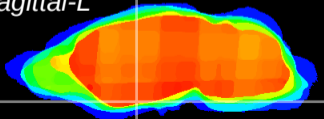

Coronal

Sagittal-R

Sagittal-L

ViBrism: CX14910
Horizontal

S0