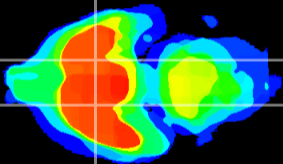

Coronal

Sagittal-R

Sagittal-L

ViBrism: CX14910
Horizontal

S0