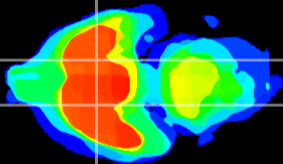

Coronal

Sagittal-R

Sagittal-L

ViBriSM: CX14910
Horizontal

S0