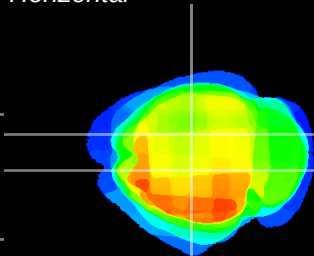

Coronal

Sagittal-R

Sagittal-L

ViBrism: CX14915
Horizontal

CA1