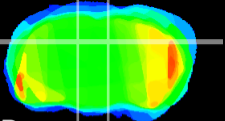

Coronal

Sagittal-R

Sagittal-L

ViBrism: CX14919
Horizontal

DG