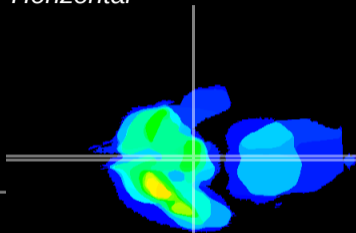

Coronal

Sagittal-R

Sagittal-L

ViBrism: CX14922
Horizontal

ME