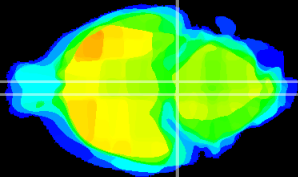

Coronal

Sagittal-R

Sagittal-L

ViBrism: CX14925
Horizontal

Pn