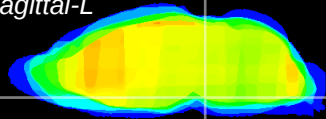

Coronal

Sagittal-R

Sagittal-L

ViBrism: CX14925
Horizontal

Pn