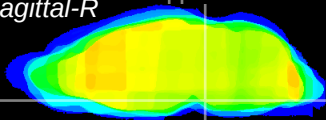

Coronal

Sagittal-R

Sagittal-L

ViBrism: CX14925
Horizontal

Pn