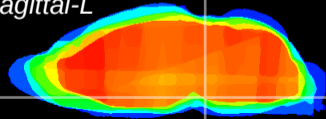

Coronal

Sagittal-R

Sagittal-L

ViBrism: CX14927
Horizontal

Pn