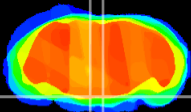

Coronal

Sagittal-R

Sagittal-L

ViBrism: CX14927
Horizontal

Pn