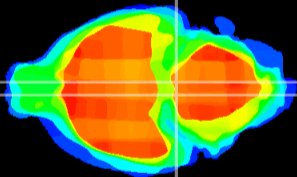

Coronal

Sagittal-R

Sagittal-L

ViBrism: CX14927
Horizontal

Pn