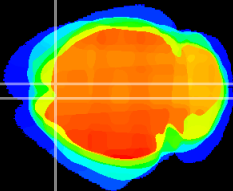

Coronal

Sagittal-R

Sagittal-L

ViBrism: CX14928
Horizontal

Cx motor