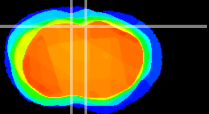

Coronal

Sagittal-R

Sagittal-L

ViBrism: CX14928
Horizontal

Cx motor