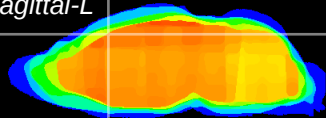

Coronal

Sagittal-R

Sagittal-L

ViBrism: CX14928
Horizontal

Cx motor