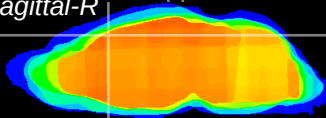

Coronal

Sagittal-R

Sagittal-L

ViBrism: CX14928
Horizontal

Cx motor