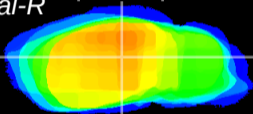

Coronal

Sagittal-R

Sagittal-L

ViBrism: CX14931
Horizontal

LG