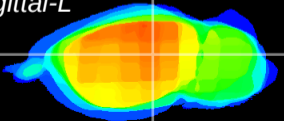

Coronal

Sagittal-R

Sagittal-L

ViBrism: CX14931
Horizontal

LG