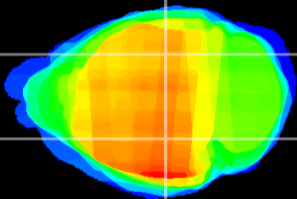

Coronal

Sagittal-R

Sagittal-L

ViBrism: CX14931
Horizontal

LG