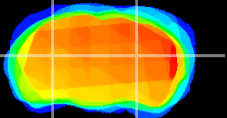

Coronal

Sagittal-R

Sagittal-L

ViBrism: CX14931
Horizontal

LG