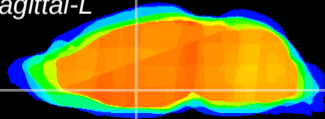

Coronal

Sagittal-R

Sagittal-L

ViBrism: CX14936
Horizontal

Pa