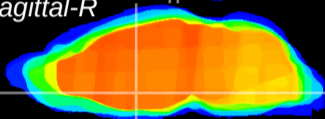

Coronal

Sagittal-R

Sagittal-L

ViBrism: CX14936
Horizontal

Pa