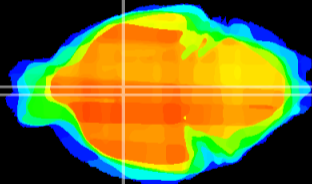

Coronal

Sagittal-R

Sagittal-L

ViBrism: CX14936
Horizontal

Pa