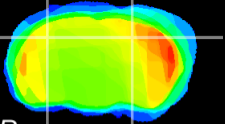

Coronal

Sagittal-R

Sagittal-L

ViBrism: CX14938
Horizontal

CA2/CA3