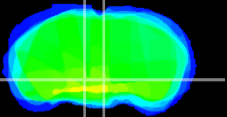

Coronal

Sagittal-R

Sagittal-L

ViBrism: CX14941
Horizontal

VTA