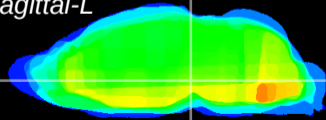

Coronal

Sagittal-R

Sagittal-L

ViBrism: CX14941
Horizontal

VTA