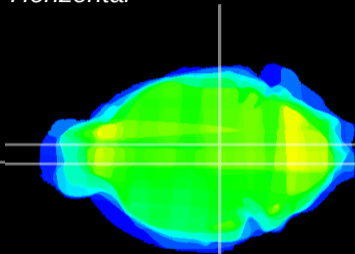

Coronal

Sagittal-R

Sagittal-L

ViBrism: CX14941
Horizontal

VTA