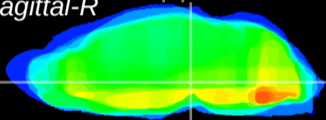

Coronal

Sagittal-R

Sagittal-L

ViBrism: CX14941
Horizontal

VTA