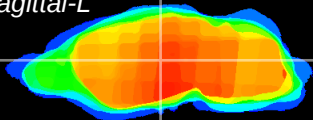

Coronal

Sagittal-R

Sagittal-L

ViBrism: CX14943
Horizontal

VPM/VPL