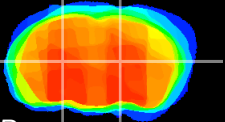

Coronal

Sagittal-R

Sagittal-L

ViBrism: CX14943
Horizontal

VPM/VPL