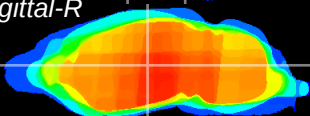

Coronal

Sagittal-R

Sagittal-L

ViBrism: CX14943
Horizontal

VPM/VPL