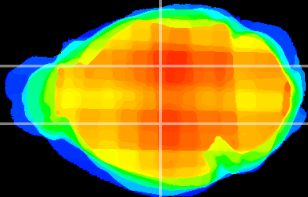

Coronal

Sagittal-R

Sagittal-L

ViBrism: CX14943
Horizontal

VPM/VPL