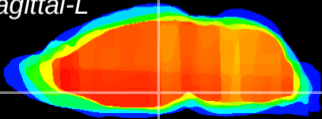

Coronal

Sagittal-R

Sagittal-L

ViBrism: CX14944
Horizontal

DM