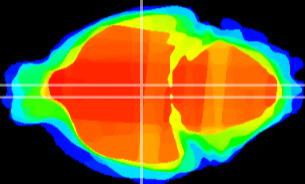

Coronal

Sagittal-R

Sagittal-L

ViBrism: CX14944
Horizontal

DM