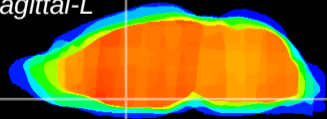

Coronal

Sagittal-R

Sagittal-L

ViBrism: CX14947
Horizontal

MPA