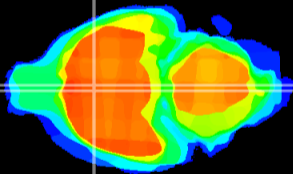

Coronal

Sagittal-R

Sagittal-L

ViBrism: CX14947
Horizontal

MPA