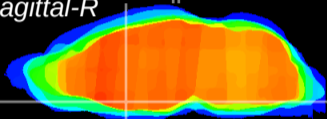

Coronal

Sagittal-R

Sagittal-L

ViBrism: CX14947
Horizontal

MPA