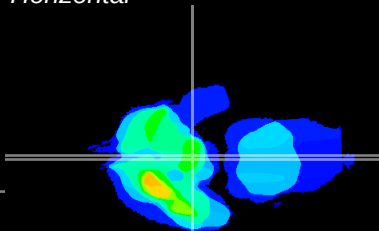

Coronal

Sagittal-R

Sagittal-L

ViBrism: CX14954
Horizontal

ME