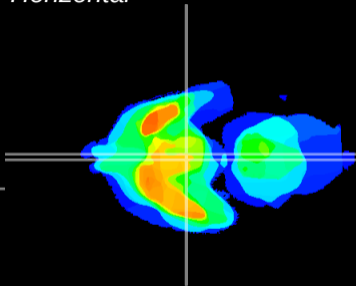

Coronal

Sagittal-R

Sagittal-L

ViBrism: CX14956
Horizontal

Arc