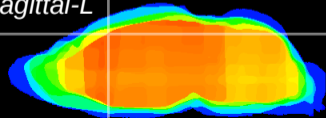

Coronal

Sagittal-R

Sagittal-L

ViBrism: CX14957  
Horizontal

Cx motor