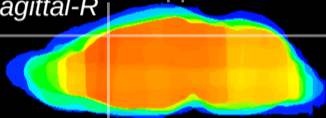

Coronal

Sagittal-R

Sagittal-L

ViBrism: CX14957  
Horizontal

Cx motor