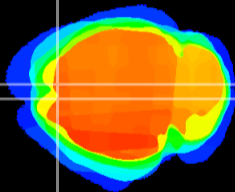

Coronal

Sagittal-R

Sagittal-L

ViBrism: CX14957  
Horizontal

Cx motor