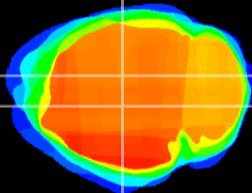

Coronal

Sagittal-R

Sagittal-L

ViBrism: CX14957
Horizontal

DG