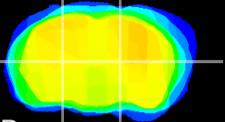

Coronal

Sagittal-R

Sagittal-L

ViBrism: CX14958
Horizontal

VPM/VPL