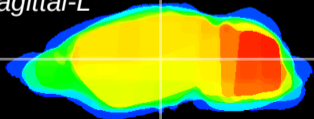

Coronal

Sagittal-R

Sagittal-L

ViBrism: CX14958
Horizontal

VPM/VPL