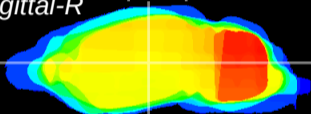

Coronal

Sagittal-R

Sagittal-L

ViBrism: CX14958
Horizontal

VPM/VPL