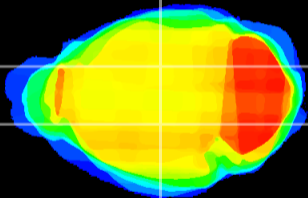

Coronal

Sagittal-R

Sagittal-L

ViBrism: CX14958
Horizontal

VPM/VPL