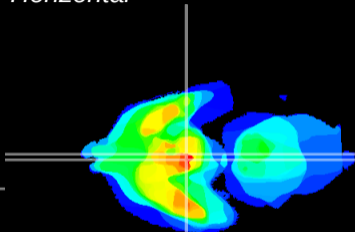

Coronal

Sagittal-R

Sagittal-L

ViBrism: CX14959
Horizontal

Arc