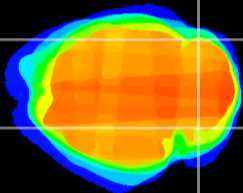

Coronal

Sagittal-R

Sagittal-L

ViBrism: CX14961
Horizontal

Cb lobe