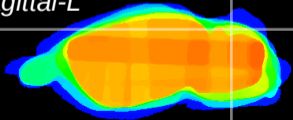

Coronal

Sagittal-R

Sagittal-L

ViBrism: CX14961
Horizontal

Cb lobe