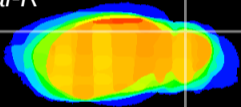

Coronal

Sagittal-R

Sagittal-L

ViBrism: CX14961
Horizontal

Cb lobe