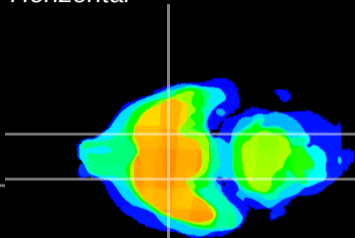

Coronal

Sagittal-R

Sagittal-L

ViBrism: CX14961
Horizontal

S0