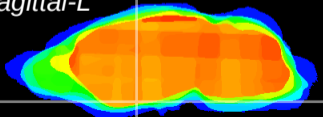

Coronal

Sagittal-R

Sagittal-L

ViBrism: CX14961
Horizontal

S0