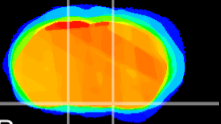

Coronal

Sagittal-R

Sagittal-L

ViBrism: CX14961
Horizontal

S0