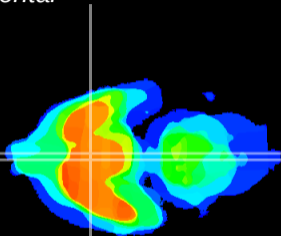

Coronal

Sagittal-R

Sagittal-L

ViBrism: CX14962
Horizontal

SCN