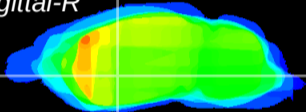

Coronal

Sagittal-R

Sagittal-L

ViBriSM: CX14963
Horizontal

GP