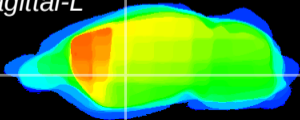

Coronal

Sagittal-R

Sagittal-L

ViBriSM: CX14963
Horizontal

GP