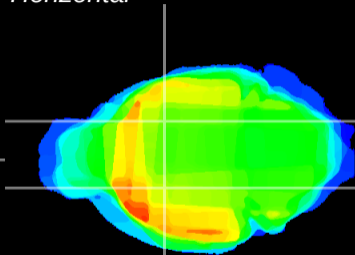

Coronal

Sagittal-R

Sagittal-L

ViBriSM: CX14963
Horizontal

GP