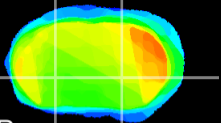

Coronal

Sagittal-R

Sagittal-L

ViBriSM: CX14963
Horizontal

GP