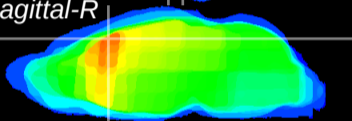

Coronal

Sagittal-R

Sagittal-L

ViBris: CX14966  
Horizontal

Cx motor