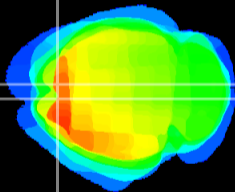

Coronal

Sagittal-R

Sagittal-L

ViBris: CX14966  
Horizontal

Cx motor