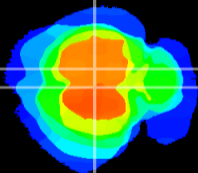

Coronal

Sagittal-R

Sagittal-L

ViBrism: CX14968  
Horizontal

RS