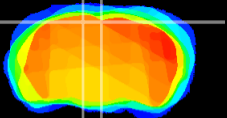

Coronal

Sagittal-R

Sagittal-L

ViBrism: CX14968  
Horizontal

RS