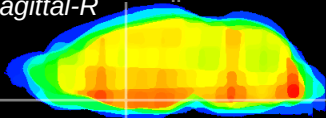

Coronal

Sagittal-R

Sagittal-L

ViBrism: CX14972
Horizontal

MPA