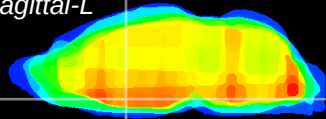

Coronal

Sagittal-R

Sagittal-L

ViBrism: CX14972
Horizontal

MPA