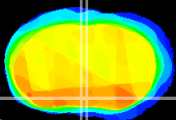

Coronal

Sagittal-R

Sagittal-L

ViBrism: CX14972
Horizontal

MPA