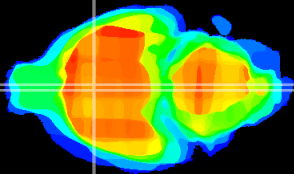

Coronal

Sagittal-R

Sagittal-L

ViBrism: CX14972
Horizontal

MPA