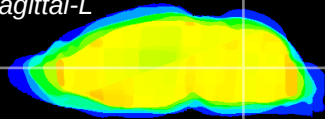

Coronal

Sagittal-R

Sagittal-L

ViBrism: CX14974
Horizontal

MVe