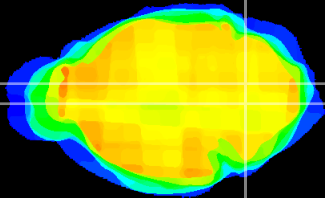

Coronal

Sagittal-R

Sagittal-L

ViBrism: CX14974
Horizontal

MVe