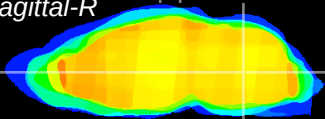

Coronal

Sagittal-R

Sagittal-L

ViBrism: CX14974
Horizontal

MVe