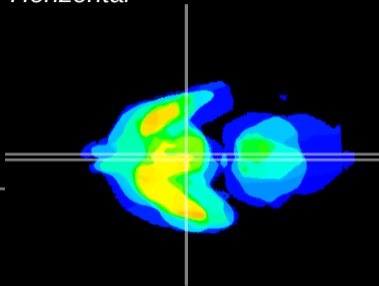

Coronal

Sagittal-R

Sagittal-L

ViBrism: CX14977
Horizontal

Arc