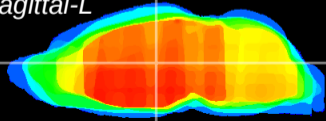

Coronal

Sagittal-R

Sagittal-L

ViBrism: CX14978
Horizontal

MD