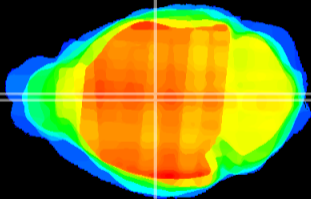

Coronal

Sagittal-R

Sagittal-L

ViBrism: CX14978
Horizontal

MD