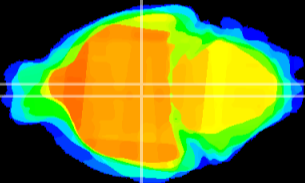

Coronal

Sagittal-R

Sagittal-L

ViBrism: CX14980
Horizontal

DM