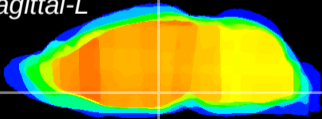

Coronal

Sagittal-R

Sagittal-L

ViBrism: CX14980
Horizontal

DM