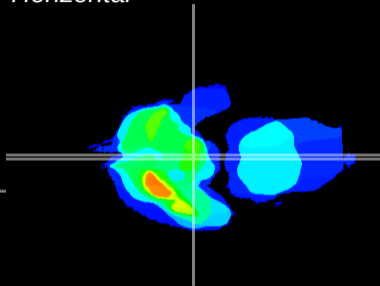

Coronal

Sagittal-R

Sagittal-L

ViBrism: CX14982
Horizontal

ME