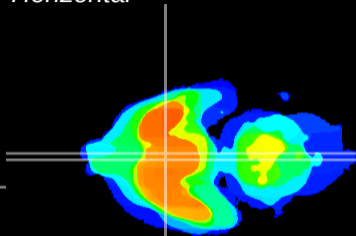

Coronal

Sagittal-R

Sagittal-L

ViBrism: CX14982
Horizontal

SCN