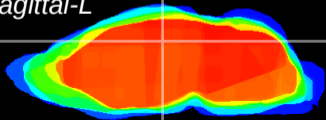

Coronal

Sagittal-R

Sagittal-L

ViBrism: CX14985
Horizontal

DG