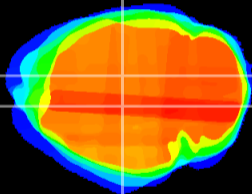

Coronal

Sagittal-R

Sagittal-L

ViBrism: CX14985
Horizontal

DG