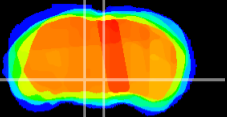

Coronal

Sagittal-R

Sagittal-L

ViBrism: CX14985
Horizontal

VTA