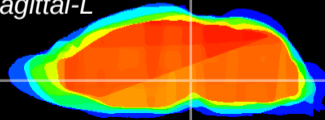

Coronal

Sagittal-R

Sagittal-L

ViBrism: CX14985
Horizontal

VTA