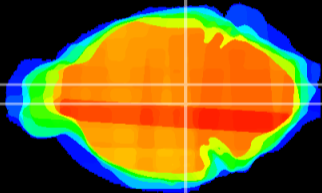

Coronal

Sagittal-R

Sagittal-L

ViBrism: CX14985
Horizontal

VTA