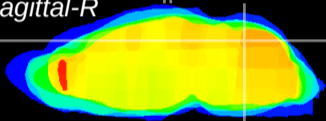

Coronal

Sagittal-R

Sagittal-L

ViBrism: CX14987
Horizontal

Cb vermis