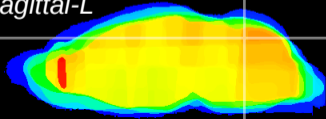

Coronal

Sagittal-R

Sagittal-L

ViBrism: CX14987
Horizontal

Cb vermis