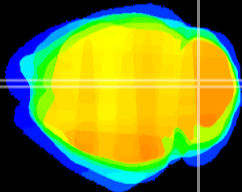

Coronal

Sagittal-R

Sagittal-L

ViBrism: CX14987
Horizontal

Cb vermis