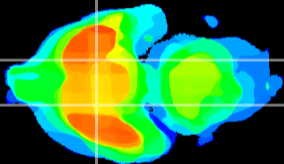

Coronal

Sagittal-R

Sagittal-L

ViBrism: CX14993
Horizontal

S0