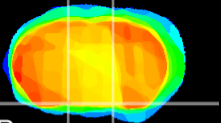

Coronal

Sagittal-R

Sagittal-L

ViBrism: CX14993
Horizontal

S0