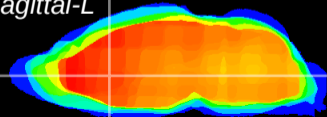

Coronal

Sagittal-R

Sagittal-L

ViBrism: CX14994
Horizontal

LS