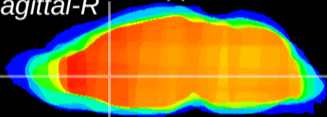

Coronal

Sagittal-R

Sagittal-L

ViBrism: CX14994
Horizontal

LS