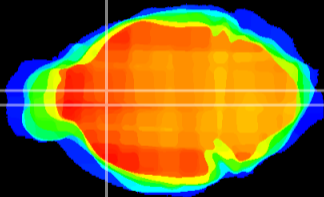

Coronal

Sagittal-R

Sagittal-L

ViBrism: CX14994
Horizontal

LS