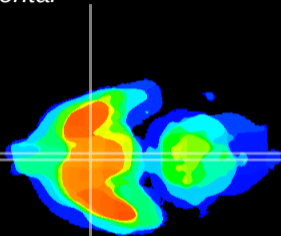

Coronal

Sagittal-R

Sagittal-L

ViBrism: CX14996
Horizontal

SCN