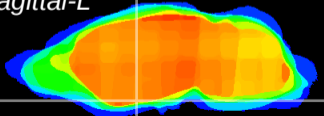

Coronal

Sagittal-R

Sagittal-L

ViBrism: CX14996
Horizontal

S0