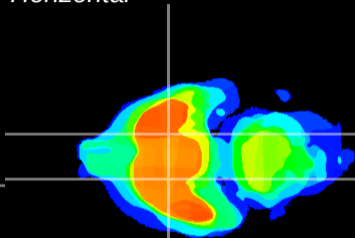

Coronal

Sagittal-R

Sagittal-L

ViBrism: CX14996
Horizontal

S0