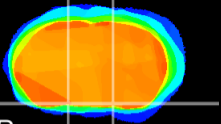

Coronal

Sagittal-R

Sagittal-L

ViBrism: CX14996
Horizontal

S0