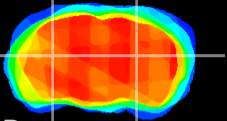

Coronal

Sagittal-R

Sagittal-L

ViBrism: CX14999
Horizontal

LG