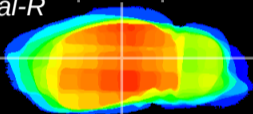

Coronal

Sagittal-R

Sagittal-L

ViBrism: CX14999
Horizontal

LG