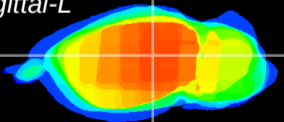

Coronal

Sagittal-R

Sagittal-L

ViBrism: CX14999
Horizontal

LG