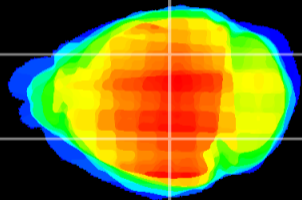

Coronal

Sagittal-R

Sagittal-L

ViBrism: CX14999
Horizontal

LG