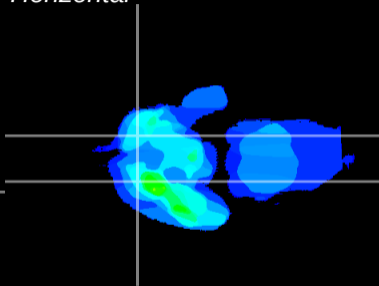

Coronal

Sagittal-R

Sagittal-L

ViBrism: CX15001
Horizontal

Tu