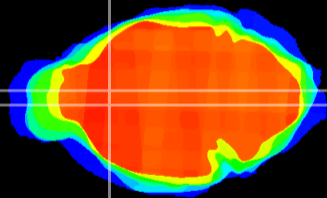

Coronal

Sagittal-R

Sagittal-L

ViBrism: CX15002
Horizontal

LS