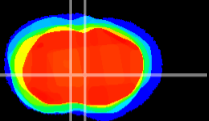

Coronal

Sagittal-R

Sagittal-L

ViBrism: CX15002
Horizontal

LS