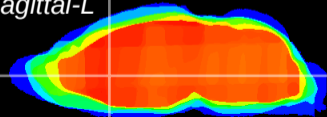

Coronal

Sagittal-R

Sagittal-L

ViBrism: CX15002
Horizontal

LS