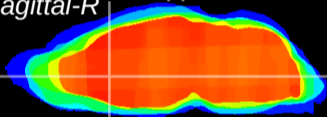

Coronal

Sagittal-R

Sagittal-L

ViBrism: CX15002
Horizontal

LS