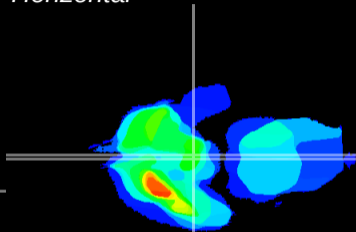

Coronal

Sagittal-R

Sagittal-L

ViBrism: CX15004
Horizontal

ME