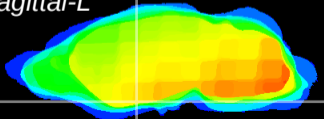

Coronal

Sagittal-R

Sagittal-L

ViBrism: CX15008
Horizontal

S0