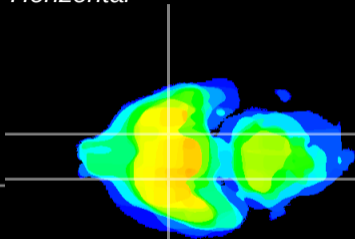

Coronal

Sagittal-R

Sagittal-L

ViBrism: CX15008
Horizontal

S0