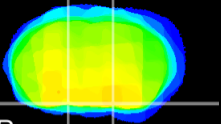

Coronal

Sagittal-R

Sagittal-L

ViBrism: CX15008
Horizontal

S0