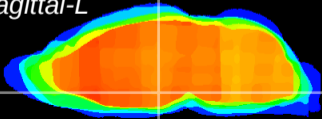

Coronal

Sagittal-R

Sagittal-L

ViBrism: CX15015
Horizontal

DM