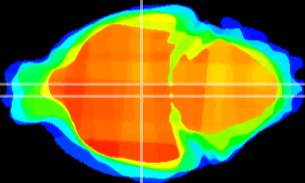

Coronal

Sagittal-R

Sagittal-L

ViBrism: CX15015
Horizontal

DM