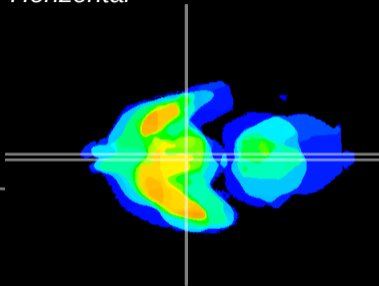

Coronal

Sagittal-R

Sagittal-L

ViBrism: CX15016
Horizontal

Arc