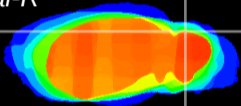

Coronal

Sagittal-R

Sagittal-L

ViBrism: CX15017
Horizontal

Cb lobe