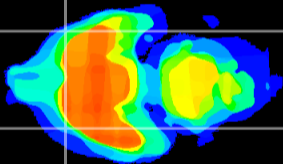

Coronal

Sagittal-R

Sagittal-L

ViBrism: CX15017
Horizontal

Pir