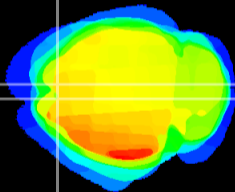

Coronal

Sagittal-R

Sagittal-L

ViBrism: CX15019
Horizontal

Cx motor