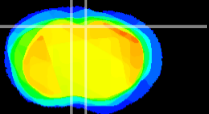

Coronal

Sagittal-R

Sagittal-L

ViBrism: CX15019
Horizontal

Cx motor