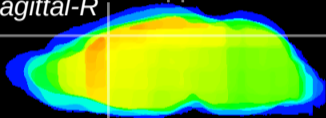

Coronal

Sagittal-R

Sagittal-L

ViBrism: CX15019
Horizontal

Cx motor