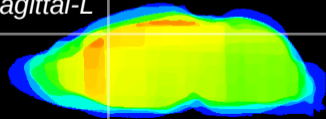

Coronal

Sagittal-R

Sagittal-L

ViBrism: CX15019
Horizontal

Cx motor